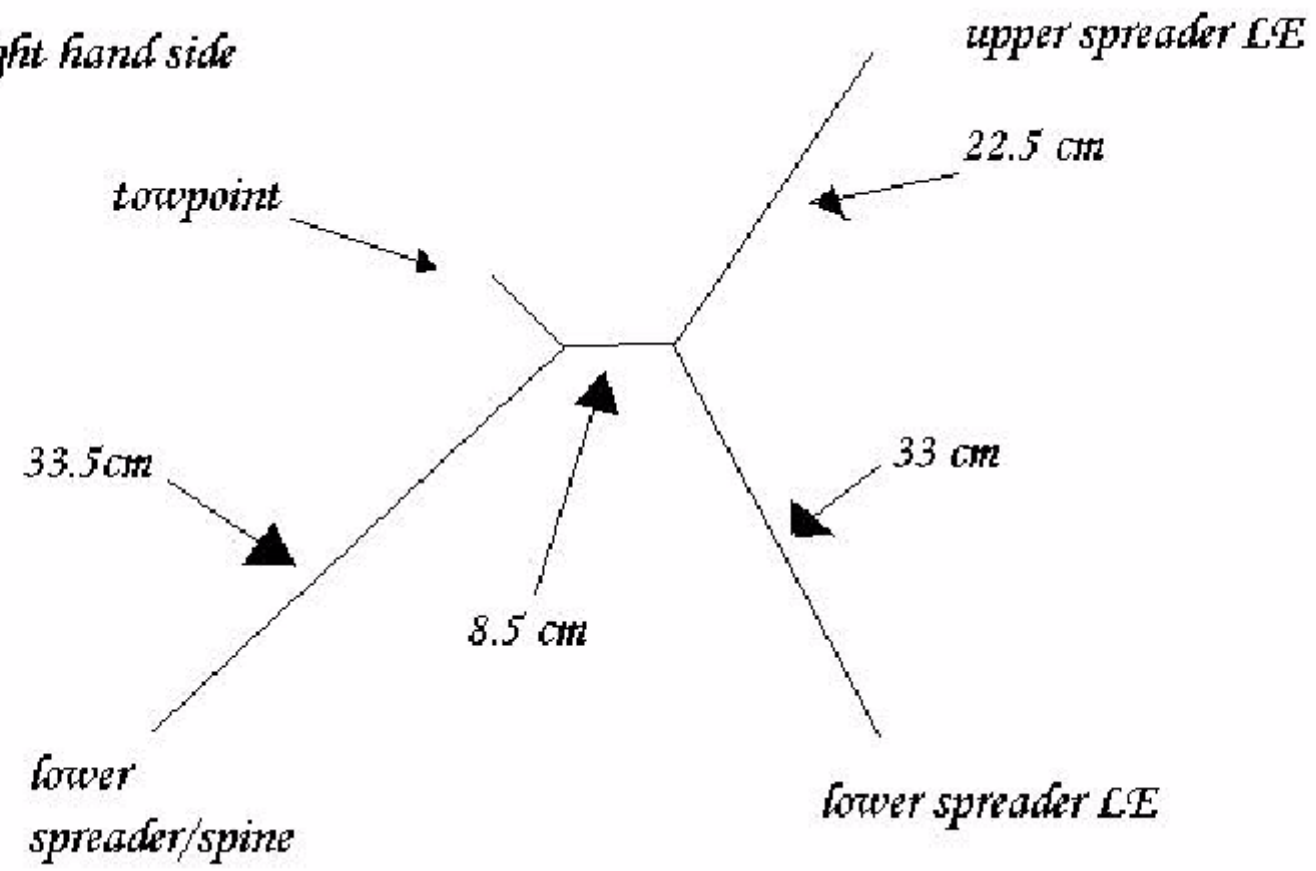

45.00cm.

Spars					
#	Size (mm)	Length (cm)		Size	Length (in)
2	2	81	LE's	0.08	31 7/8
1	2	78	Lower Spreader	0.08	30 11/16
1	2	32	Upper Spreader	0.08	12 5/8
1	2	46	Spine	0.08	18 1/8
2	1.5	12	Standoffs	0.06	4 3/4
Bridle					
		22.5	Upper outhaul		8 7/8
		33	Lower outhaul		13
		33.5	Lower inhaul		13 3/16
		8.5	Activator		3 3/8

Bridle right hand side

REBEL

By Pim Kusters - 2004

8.50cm.

61.00cm.